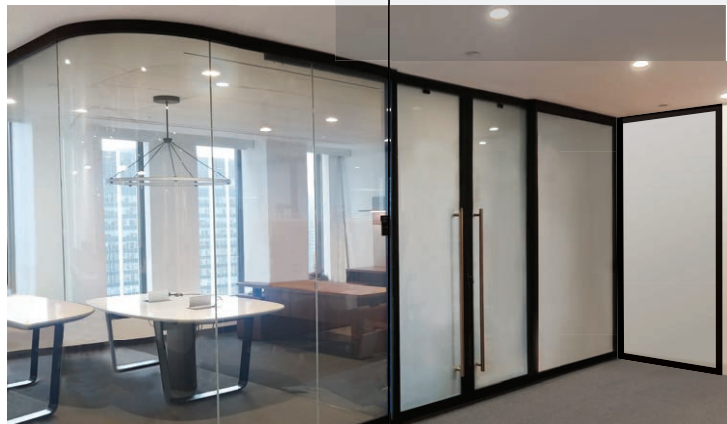

LC Privacy Glass is extremely versatile, offering high-end style and unlimited design possibilities. From Conference Rooms and Board Rooms, to Demountable Partition Systems and interior and exterior Windows and Doors – we've got you covered.

Customizable

Custom shapes, sizes, and most hard to reach places are no problem. Our products are hand-crafted, built to your specs, and made in the USA.

PowerTrack™

Doors, walls, windows, and demountable partitions swing, slide, and fold with our patented **PowerTrack™** power transfer systems – with *no visible wires*. LC Privacy Glass will put the “wow” factor in your next project.